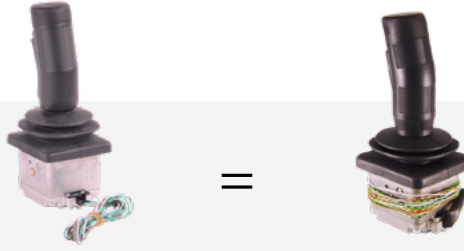

HA-2441305160

▲ equivalent

Haulotte

original

JRH-1A05

HA-2441305160

Lift
1 axis, rocker

Compatible with HA16PX, HA18SPX, HA23TPX,...