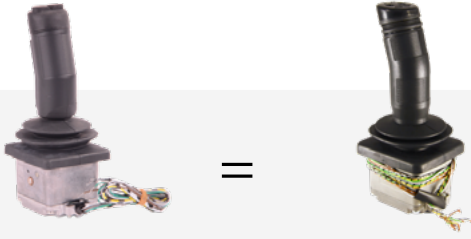

Joystick

Haulotte

HA-2441305380

▲ equivalent

Haulotte

original

JRH-1A08

HA-2441305380

Drive, steer
1 axis, rocker

Compatible with HA18SPX and HA16TPX.