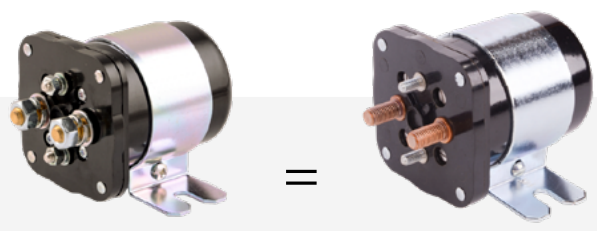

JL-3740067

Contactor 12V

Compatible with 80HX+6, 110SX, 120HX,...

JL-3740068

▲ equivalent

JLG

original

RE-24V114