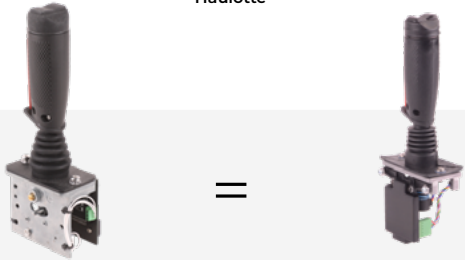

HA-2901016520

▲ equivalent

Haulotte

original

JRH-1A01

HA-2901016520

Drive, steer
1 axis, rocker

Compatible with Optimum-series and Compact-series.