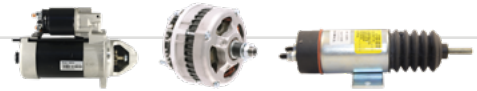

Engine parts

- Alternator 66
- Starter 67
- Fuel pump 67
- Solenoid shut-off, throttle 68
- Solenoid, coil 72
- Timing belt 72
- Flange, exhaust, generator 73