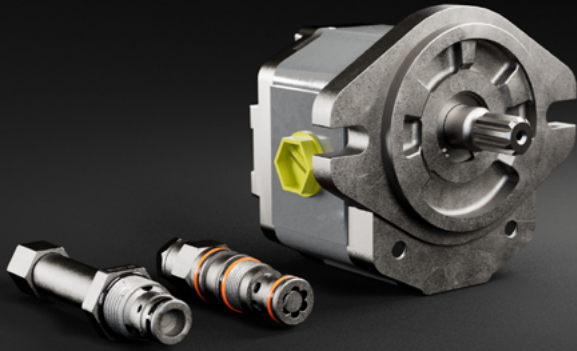

HYDRAULIC PARTS

Genie, JLG
and Haulotte

- Hydraulic pump
- Rotator
- Valve
- Solenoid > coil

Hydraulic pump

GE-36179

Genie

original

Pump, hydraulic

Compatible with Z30-20N, Z34-22N,
Z45-25JDC,...

GE-77066

Genie

original

Pump, hydraulic

Compatible with Z45-25JRT, Z45-XC,
Z51-30JRT,...

GE-112379

Genie

original

Pump, hydraulic

Compatible with GS5390RT, Z34-22RT,
Z45-25JRT,...

GE-37185

Genie

original

Pump, hydraulic

Compatible with Z30-20N, Z40-23N,
Z45-25JDC,...

GE-53959

Genie

equivalent

HP-G53959

Pump, hydraulic

Compatible with S60, S65, S80 and S85.

GE-53961

Genie

original

Pump, hydraulic

Compatible with GS4390RT, GS5390RT,
Z60-34RT, S45,...

GE-54222

Genie

original

Pump, hydraulic

Compatible with Z45-22RT
and Z45-25JRT.

GE-77981

Genie

equivalent

HP-G77981

Pump, hydraulic

Compatible with Z30-20N, Z34-22N,
Z45-25JDC,...