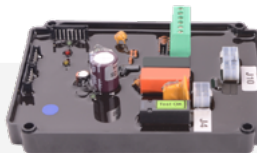

Haulotte

original

Electronic card,
ground control
(weighing card)

Compatible with HA20PX and HA26PX.

HA-2901001750

Haulotte

original

Electronic card,
ground control
(weighing card)