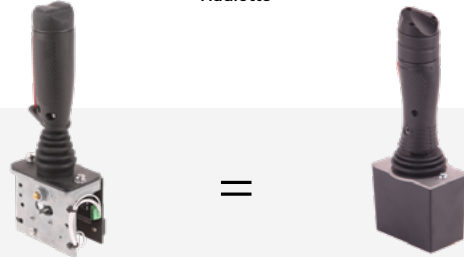

HA-2901015000

▲ equivalent

Haulotte

original

JRH-1A01

HA-2901015000

Drive, steer
1 axis, rocker

Compatible with Optimum-series, Compact-series, HA12IP, HA15IP,...