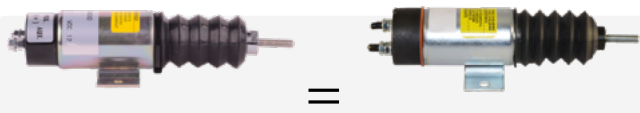

GE-51745

▲ equivalent

Genie

original

ST-12VK5

GE-51745

Solenoid, throttle
Kubota, 12VDC

Compatible with GS3268RT, GS3369RT, GS4069RT,...