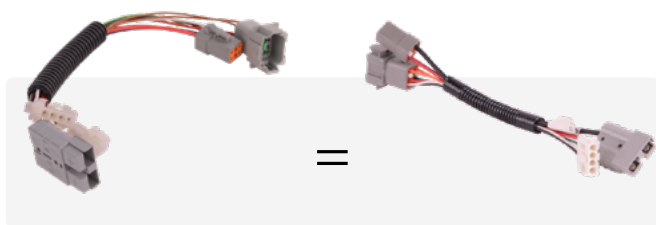

CH-H14460

JL-250211

Battery charger cable
250cm

Compatible with JL-1001128737,...

JL-1001113045

▲ equivalent

JLG

original

CA-J1001113045

JL-1001113045

Battery charger cable

Compatible with JL-1001123046S, BC-48V25A45,...

SJ-120790

▲ equivalent

Skyjack

original