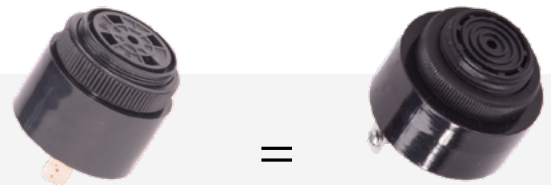

JL-0140026

▲ equivalent

JLG

original

AL-01

JL-0140026

Alarm
5-30VDC, 95dB, intermittent

Compatible with 450AJ, 600AJ, 460SJ, 660SJ,...